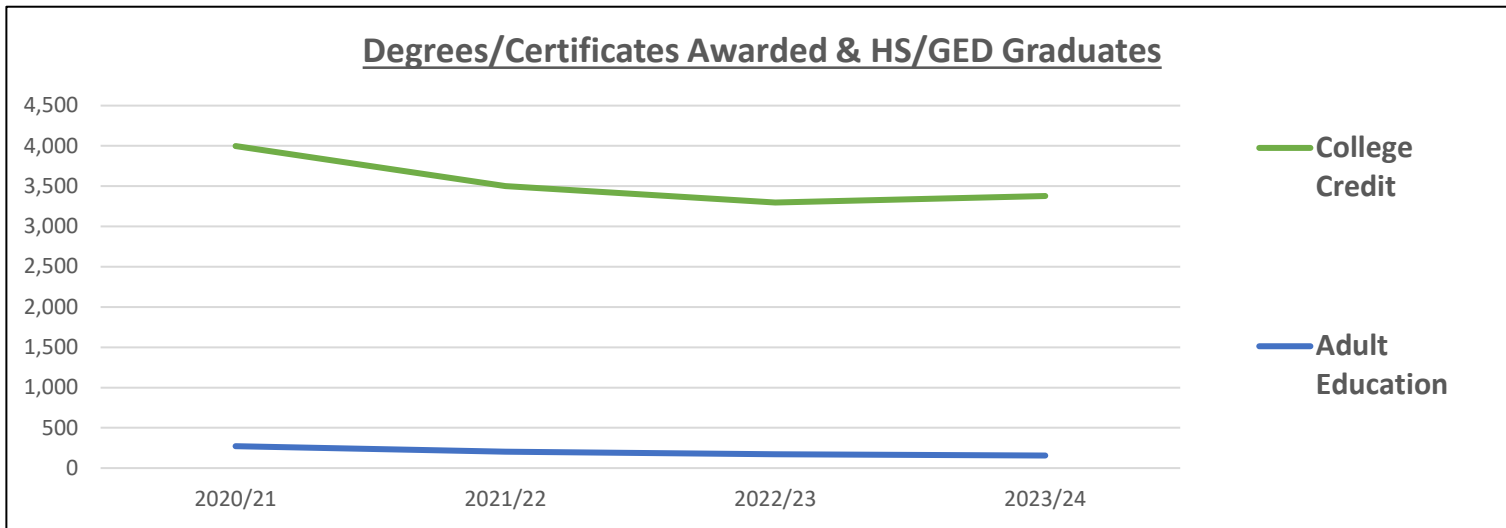

Graduates by Degree Awarded																
College													Adult Education			
Year	Bach			AA	AS/AAS			CERT	EPI	Total	% Diff	State Rank	HS	GED	Total	% Diff
	BAS	BS	Total		AS	AAS	Total									
2020/21	231	273	504	1,808	599	0	599	1,075	12	3,998	2.3%	N/A	4	268	272	-3.2%
2021/22	244	279	523	1,463	612	0	612	890	12	3,500	-12.5%	N/A	0	204	204	-25.0%
2022/23	198	218	416	1,457	566	0	566	855	3	3,297	-5.8%	N/A	0	172	172	-15.7%
2023/24	182	212	394	1,452	611	0	611	915	4	3,376	2.4%	N/A	0	156	156	-9.3%