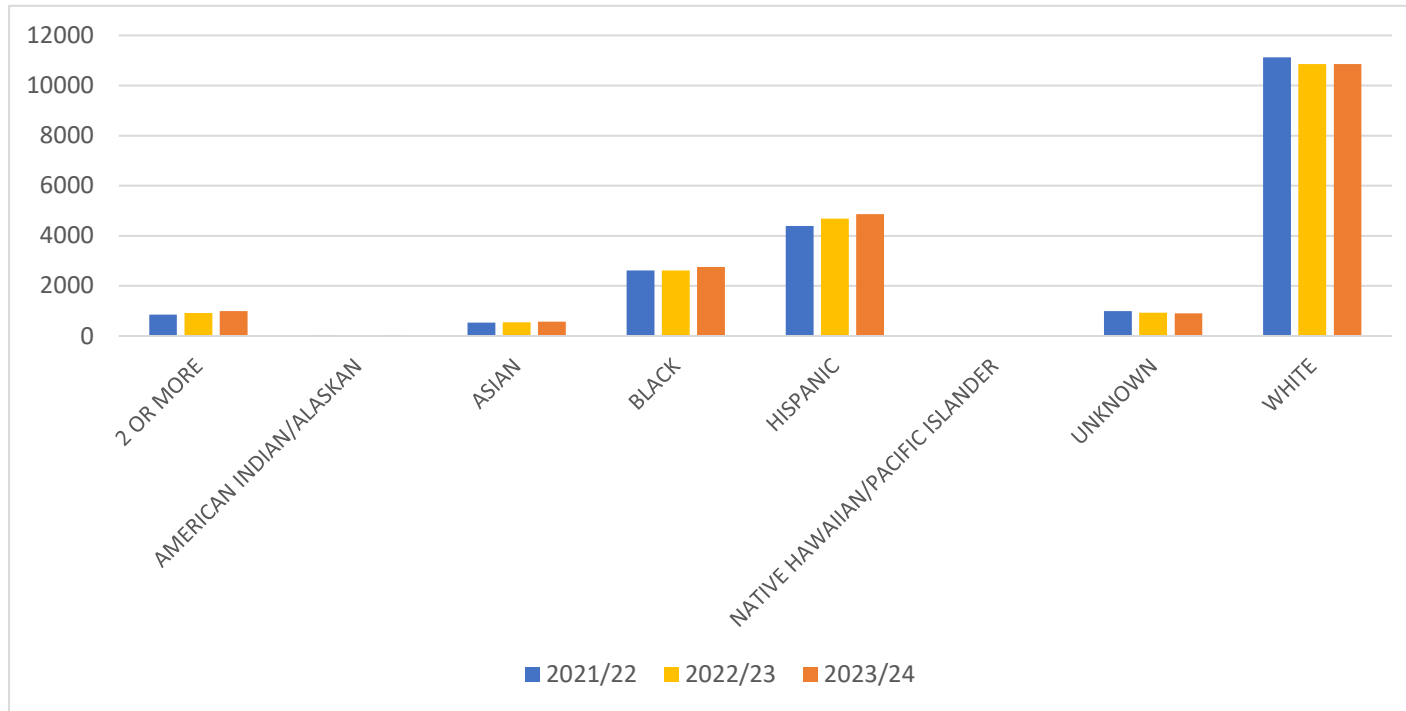

Annual Headcount by Race and Ethnicity

Race and Ethnicity	2020/21	2021/22	2022/23	2023/24
2 OR MORE	860	853	914	993
AMERICAN INDIAN/ALASKAN	43	33	34	38
ASIAN	501	530	546	571
BLACK	2746	2618	2621	2755
HISPANIC	4229	4394	4684	4871
NATIVE HAWAIIAN/PACIFIC ISLANDER	32	24	24	15
UNKNOWN	857	993	929	907
WHITE	12442	11127	10857	10859
Total	21675	20544	20574	20979

Please note: Totals are a distinct count of students. Some students report multiple races and ethnicity, therefore percentages will not add to 100%.

Source: SDB RT1, RT6 06/26/2024